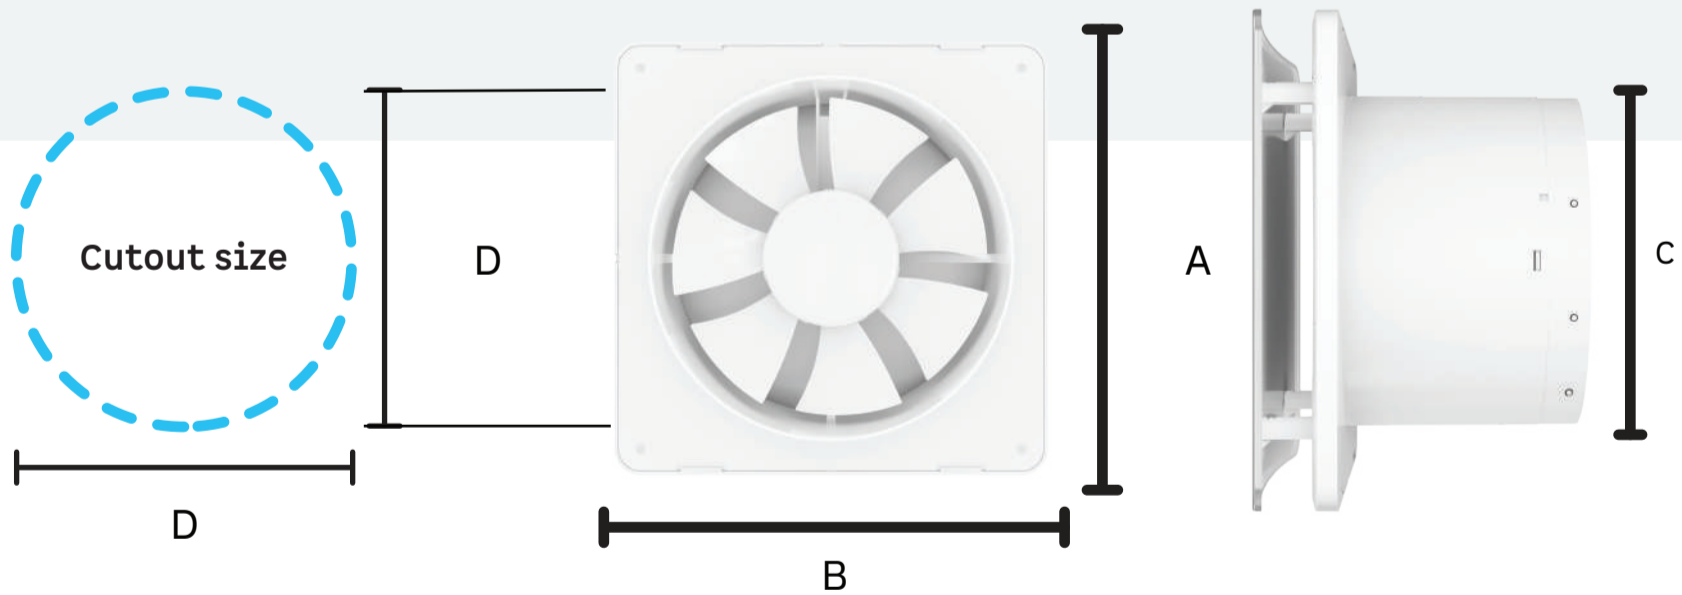

Exhaust fans

**Fresh air,
without the
noise**

abomberg

Exhaust fan buying guide

Efficio	A	B	C	D	E
150mm	255mm	245mm	52mm	175mm	150mm
200mm	305mm	295mm	53mm	245mm	155mm

Studio/Studio+	A	B	C	D
150mm	200mm	200mm	147mm	153mm