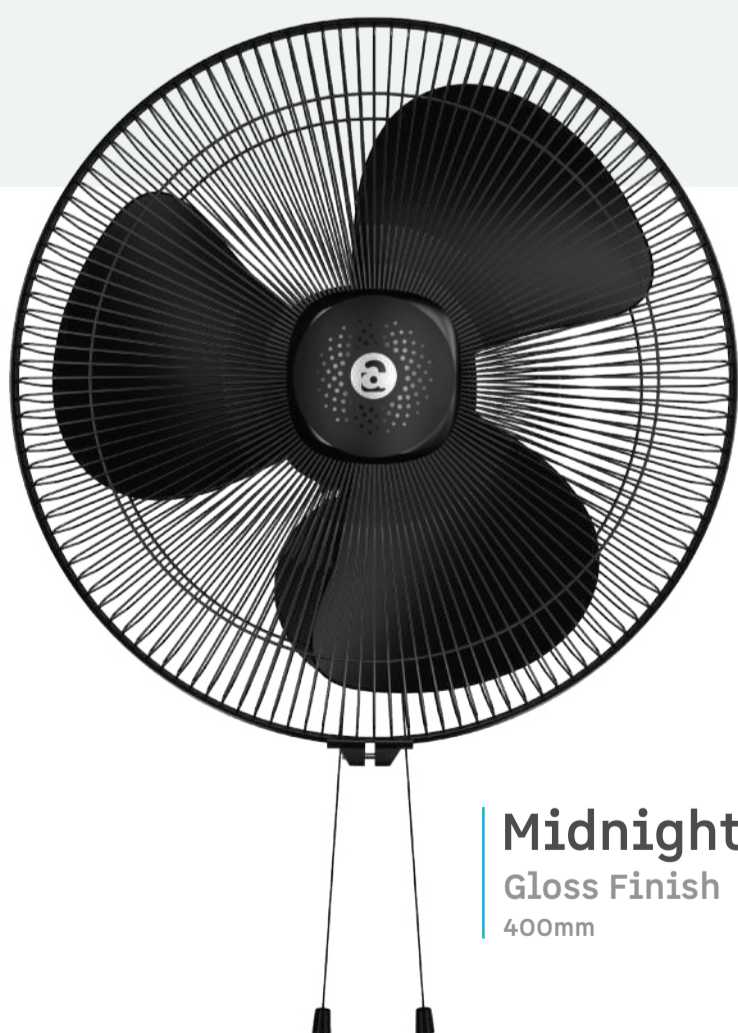

Midnight Black
Gloss Finish
400mm