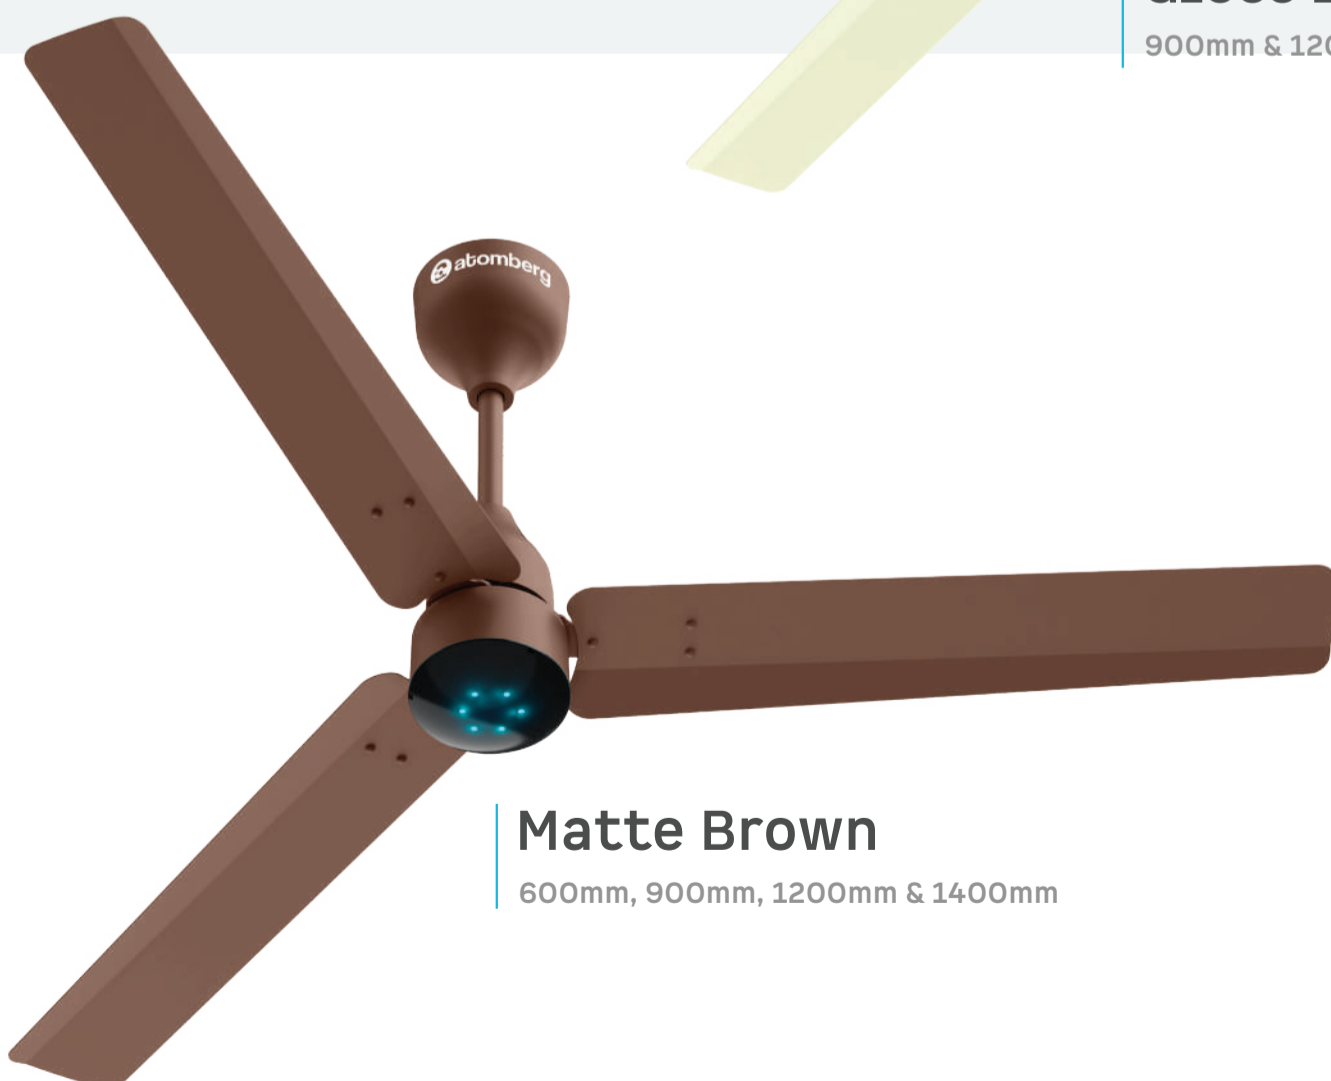

Gloss Ivory & Black
900mm & 1200mm

Matte Brown
600mm, 900mm, 1200mm & 1400mm

Renesa Prime

Remote operated

Honey Maplewood
 Wooden Finish
 900mm, 1200mm & 1400mm

High air delivery

**Low noise
57 dB**

**Remote with boost,
sleep and timer mode**