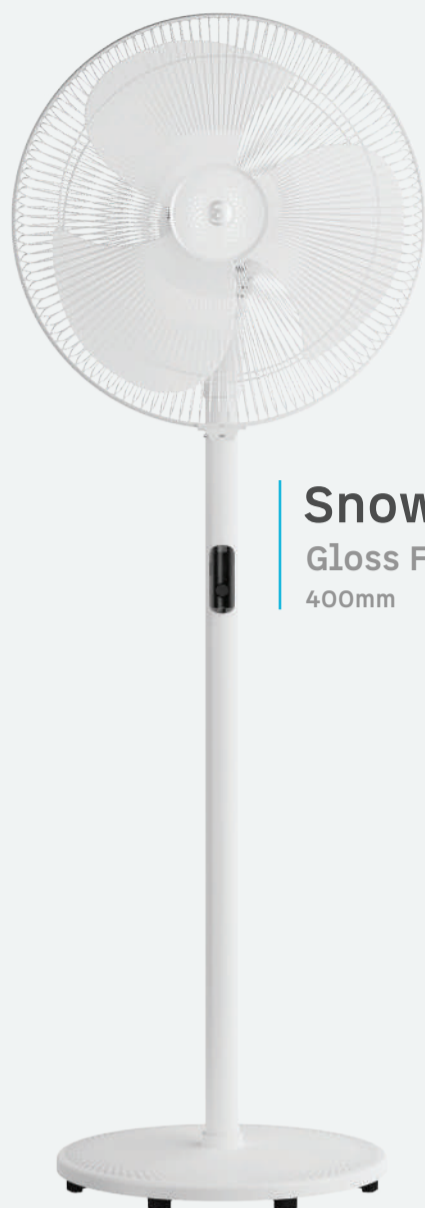

Induction pedestal fan

Izar Hi-speed

**Intelligent
induction motor**

High Speed

**Double
ball-bearing**

**High coverage
30° tilt & 90° swing**

6 speed levels

Sweep (mm)	400
Power (W)	105
Input Voltage (V)	220-240
RPM	2200
Air Delivery CMM (m3/min)	82
Power Factor	0.90