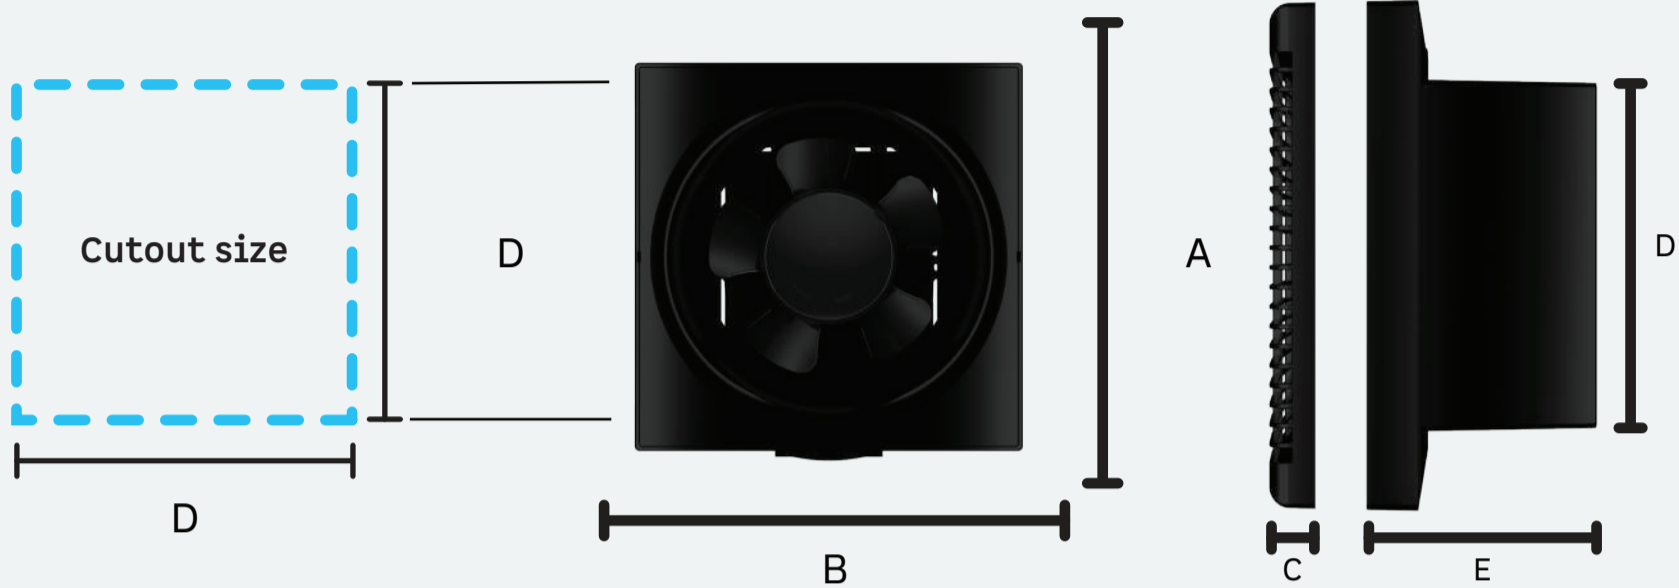

Exhaust fans

**Fresh air,
without the
noise**

abomberg

Exhaust fan buying guide

Efficio	A	B	C	D	E
150mm	255mm	245mm	52mm	175mm	150mm
200mm	305mm	295mm	53mm	245mm	155mm

Studio/Studio+	A	B	C	D
150mm	200mm	200mm	147mm	153mm