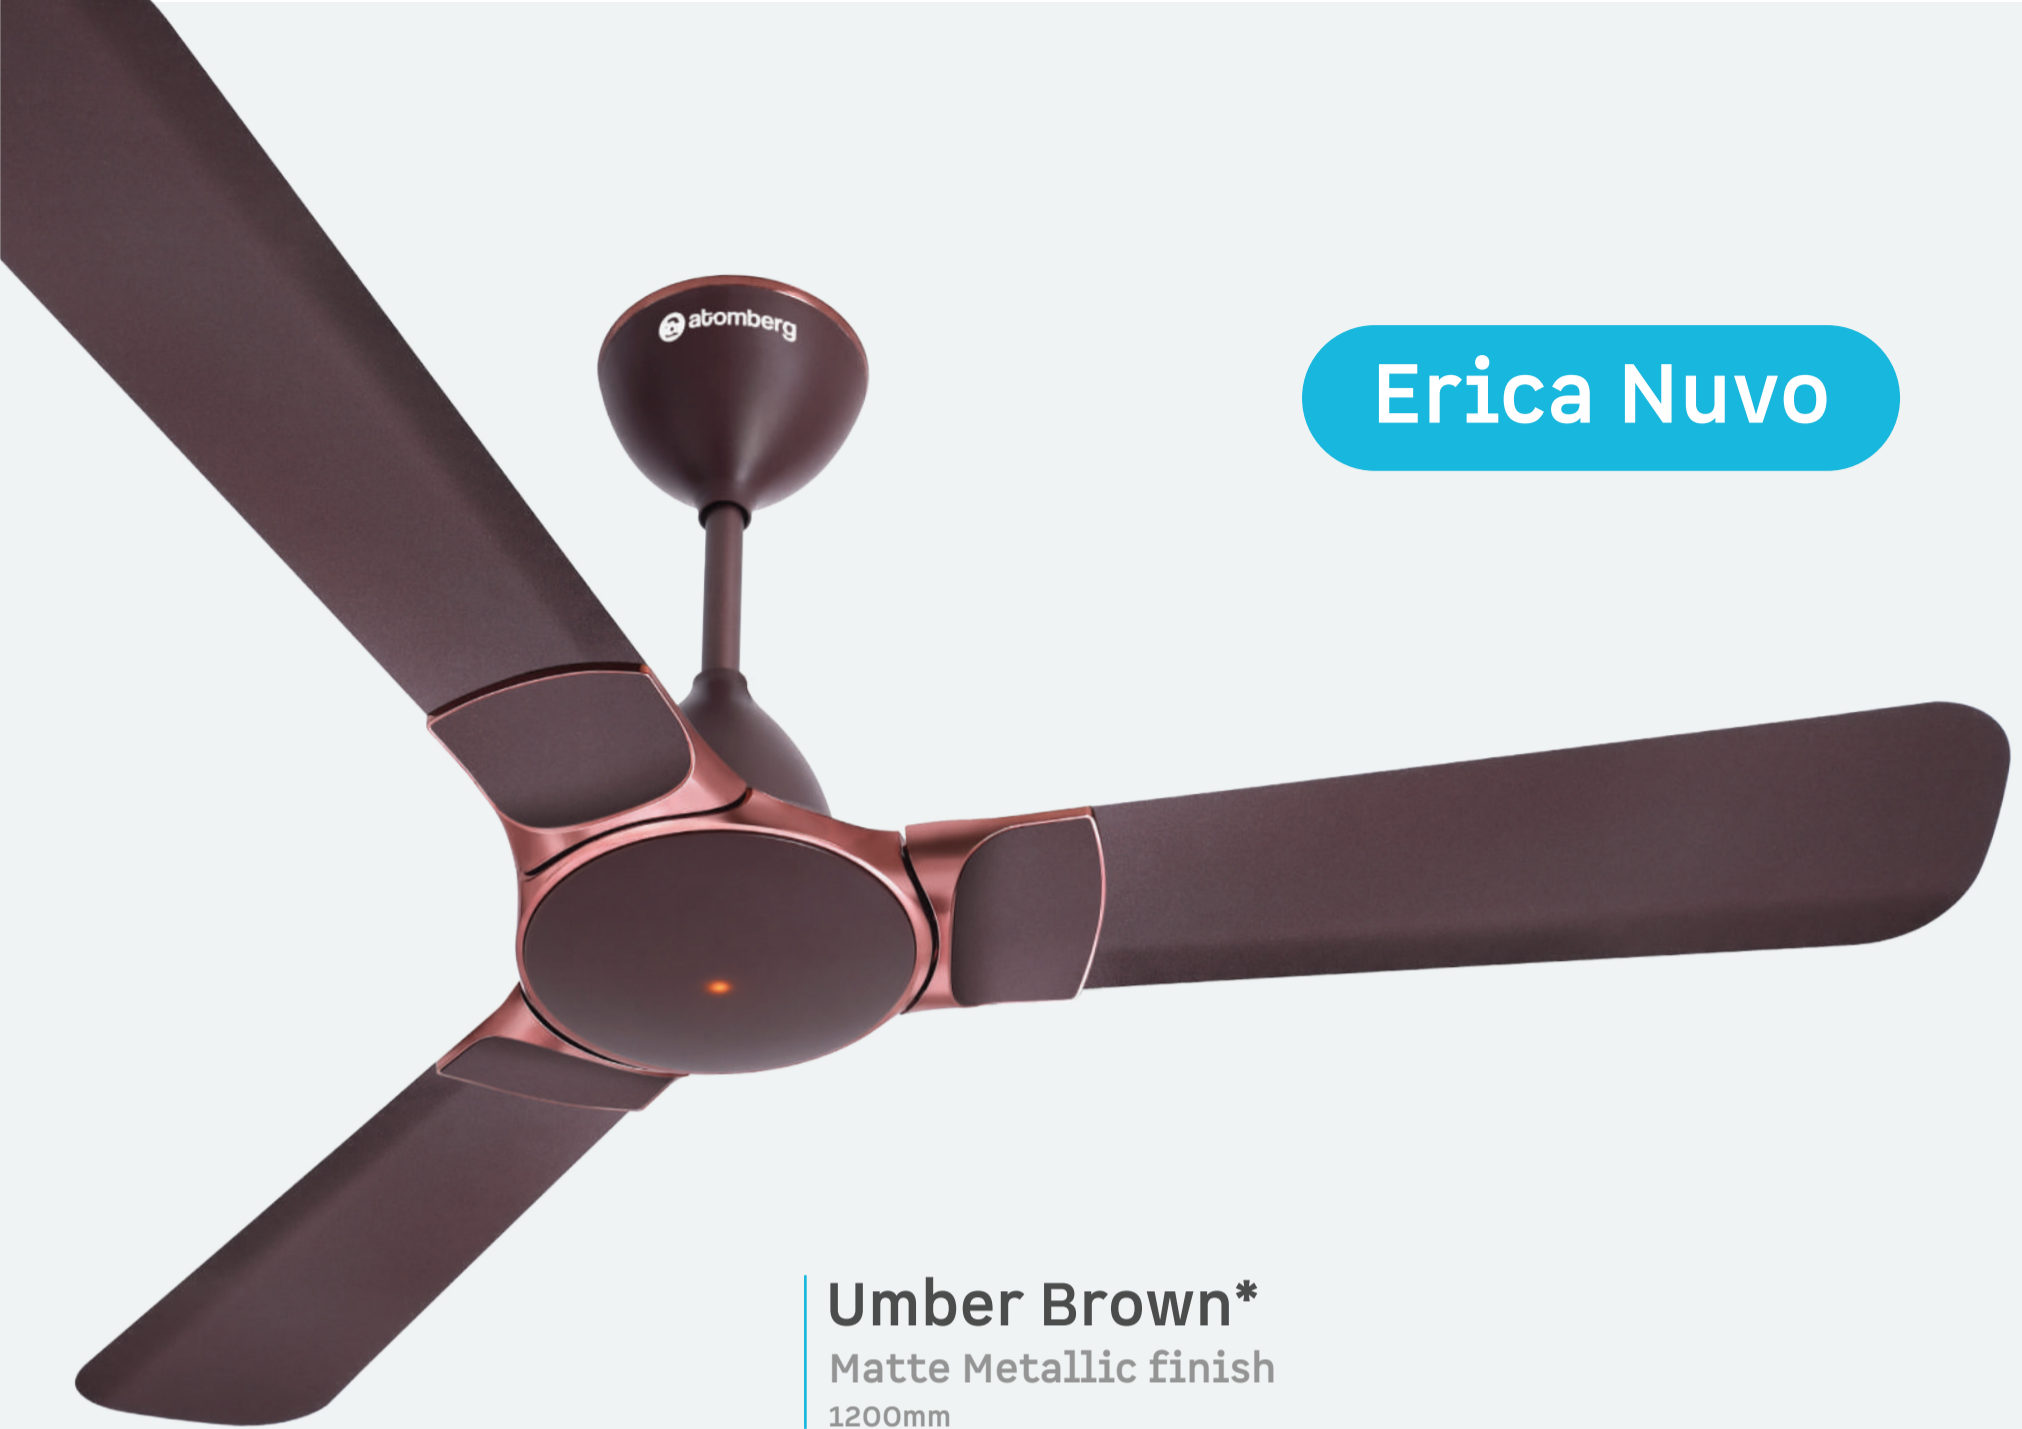

Erica Nuvo

Umber Brown*
Matte Metallic finish
1200mm

Good Design Award 2022
for ERICA