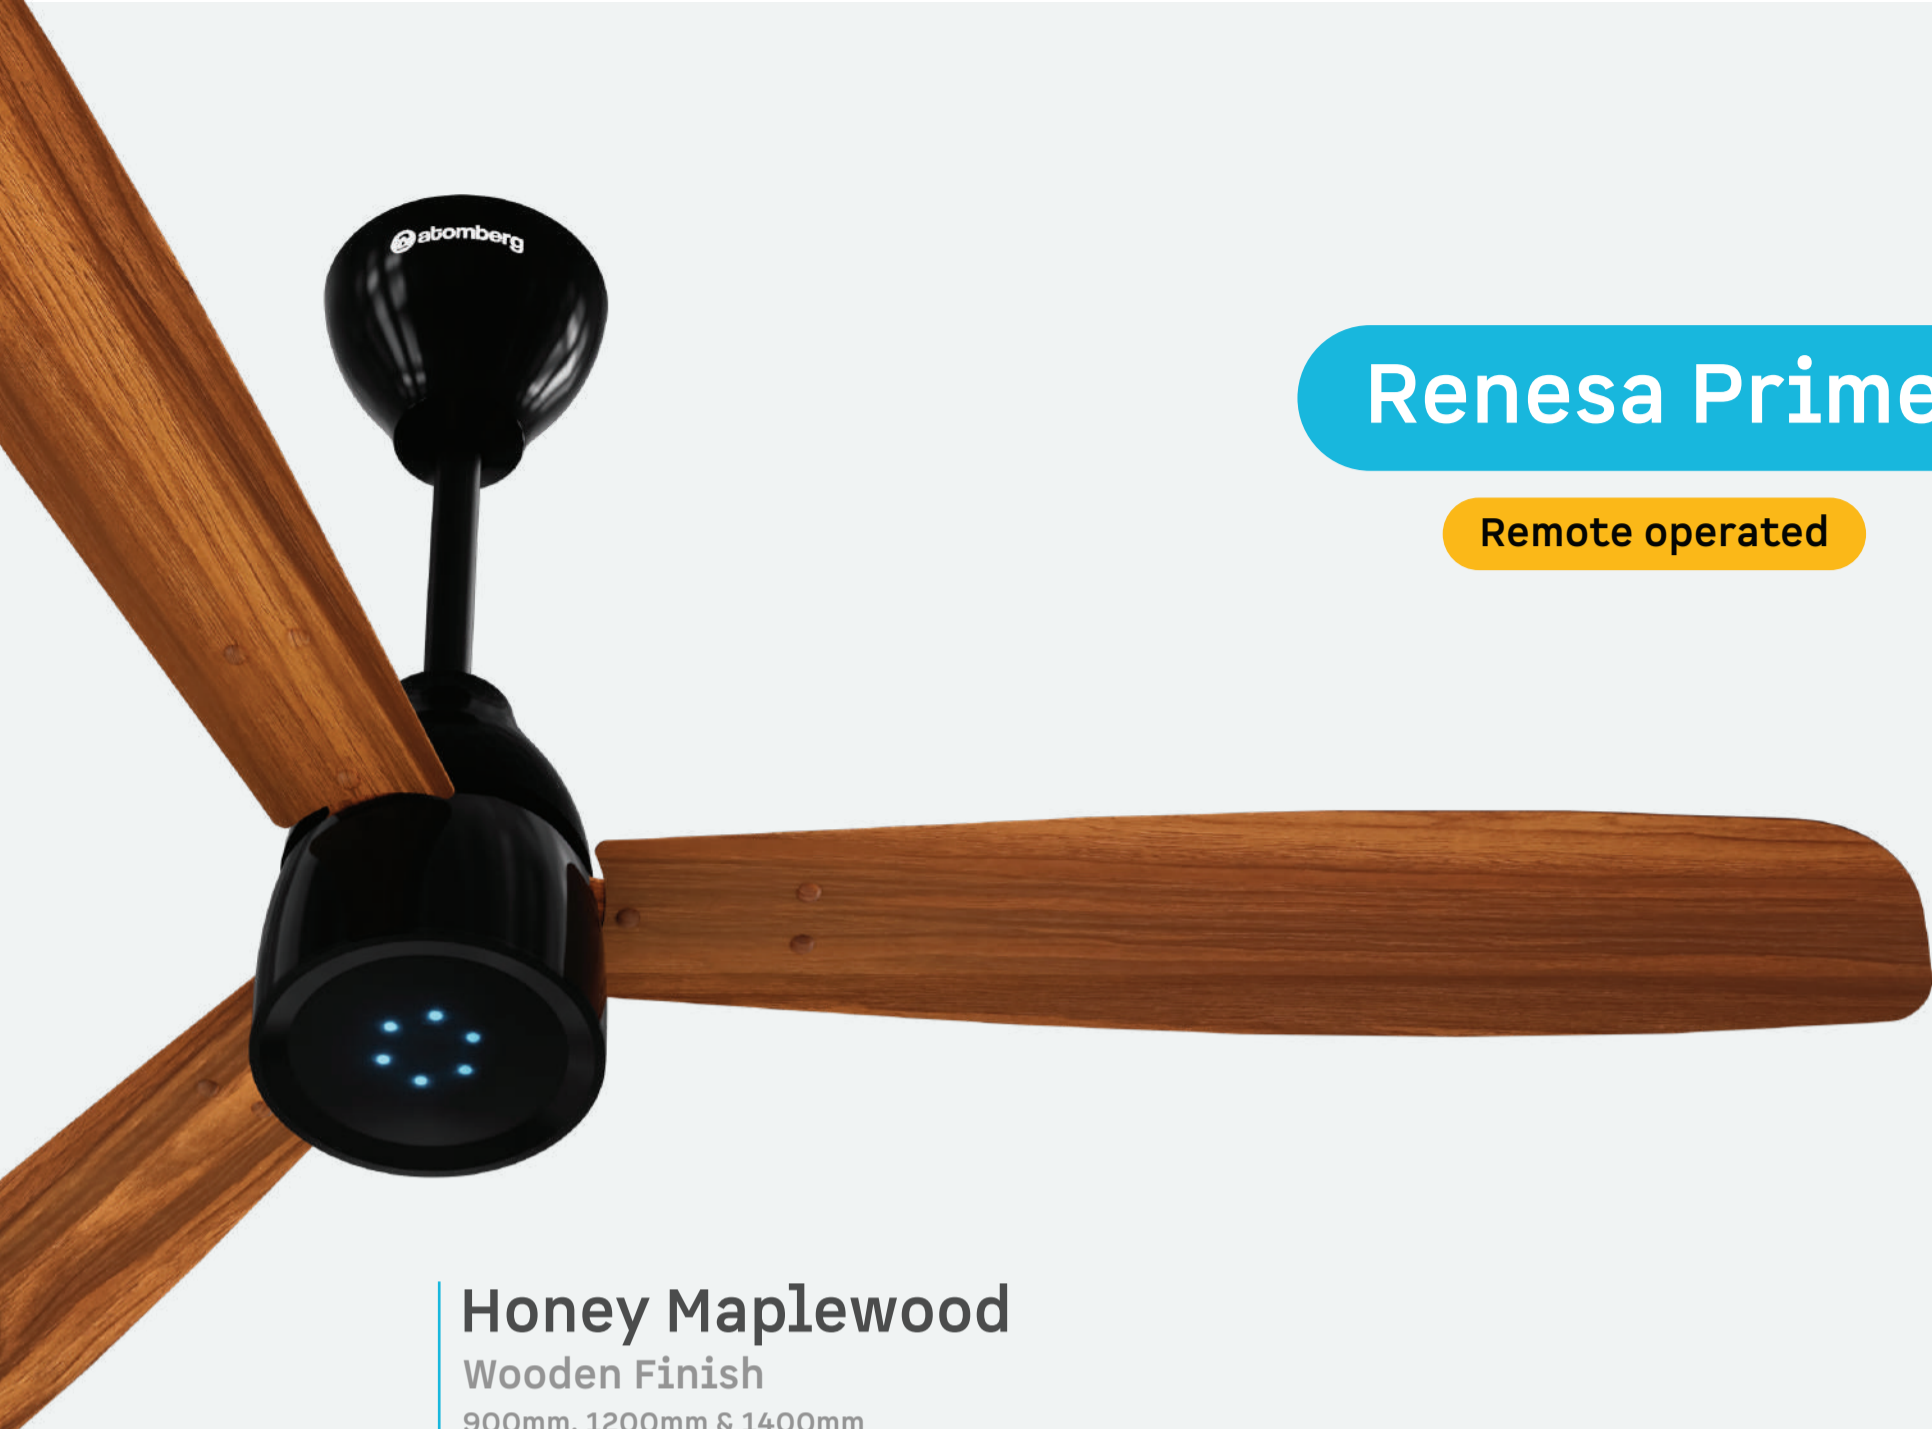

Renesa Prime

Remote operated

Honey Maplewood
Wooden Finish
900mm, 1200mm & 1400mm