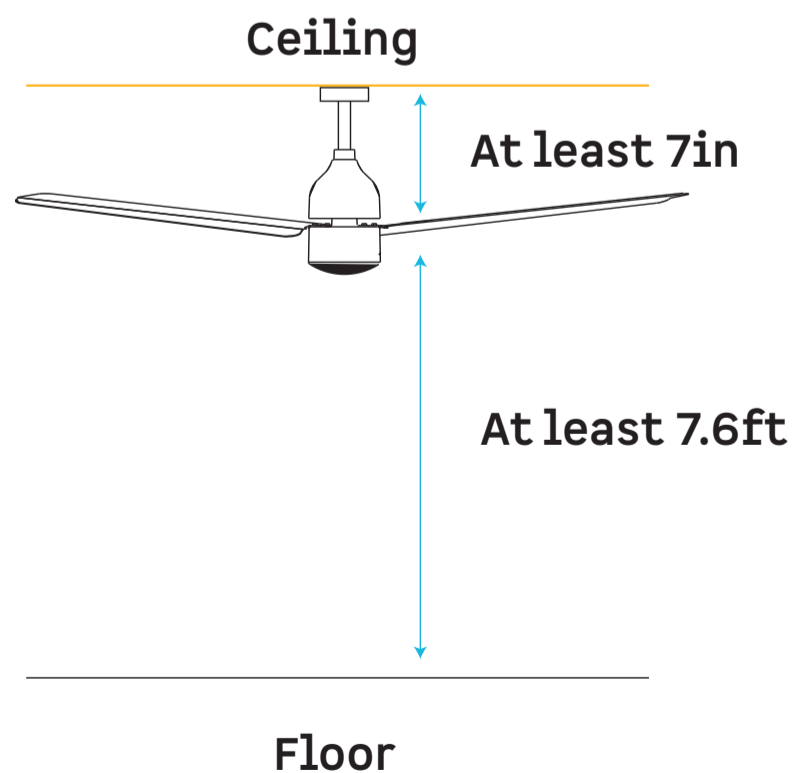

Air delivery, not RPM, impacts airflow

Ideal placement for optimal air delivery

Top canopy
for standard ceiling

Ceiling plate
for false or low ceiling

Why is 'sweep size' important?

Sweep size is the diameter of the fan. A ceiling fan's air delivery is proportional to its sweep size. The larger your room, the larger the sweep size that you need.

SMALL ROOM

- 1. <30 sqft
- 2. 30-65 sqft

24 inches
600mm

OR

36 inches
900mm

MEDIUM ROOM

65-120 sqft

48 inches
1200mm