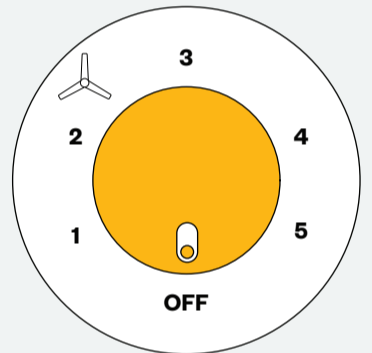

Compatible with regulator

High air delivery

Low noise
57 dB

Sleek body with distinctive blades

Sweep (mm)	1200
Power (W)	35
Input Voltage (V)	220-240
RPM	350
Air Delivery CMM (m3/min)	225
Power Factor	0.90