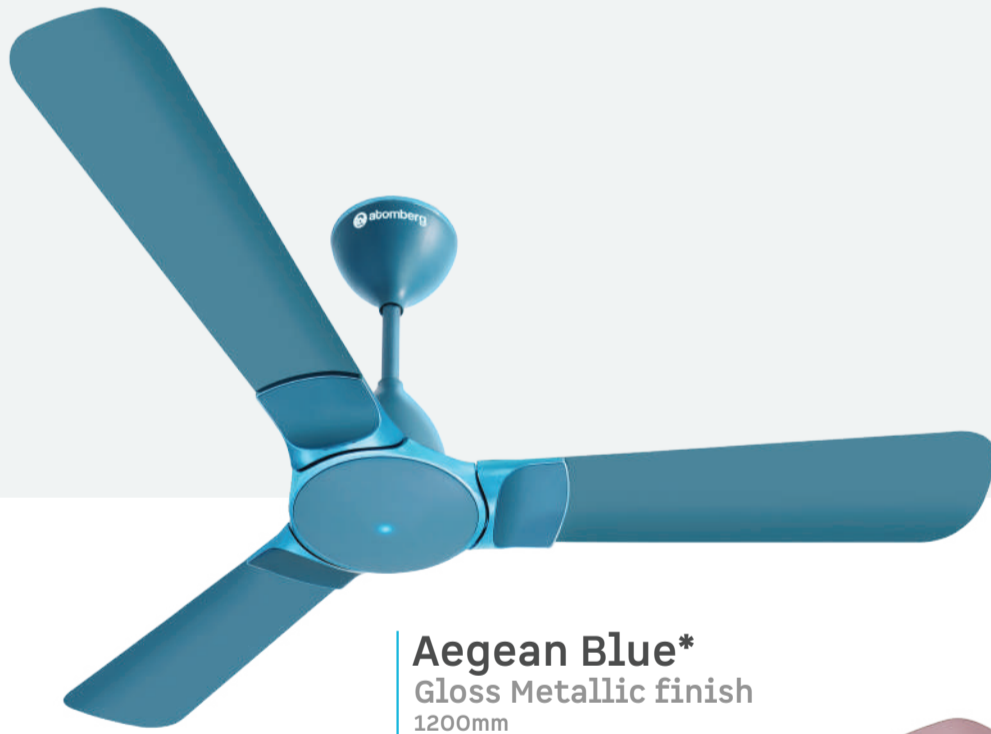

Aegean Blue*
Gloss Metallic finish
1200mm