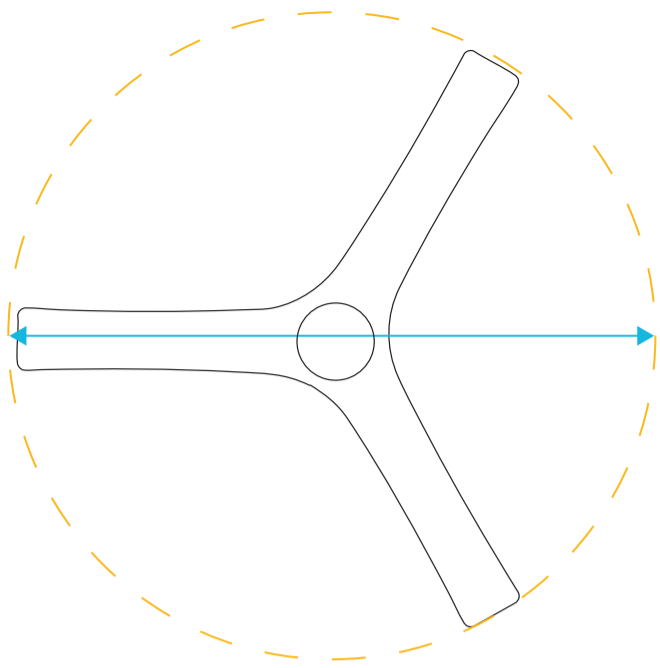

Air delivery, not RPM, impacts airflow

Ideal placement for optimal air delivery

Top canopy
for standard ceiling

Ceiling plate
for false or low ceiling

Why is 'sweep size' important?

Sweep size is the diameter of the fan. A ceiling fan's air delivery is proportional to its sweep size. The larger your room, the larger the sweep size that you need.