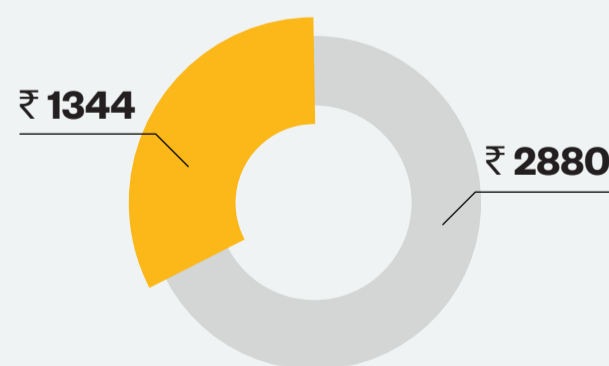

Wattage (W)

Energy use/year* (kWh)

Electricity cost/year in ₹

Savings/year ~ ₹ 1500

*Assumptions:

usage of 16 hours/day, for 300 days a year with electricity rate of ₹8/unit

Atomberg fan

Unrated fan