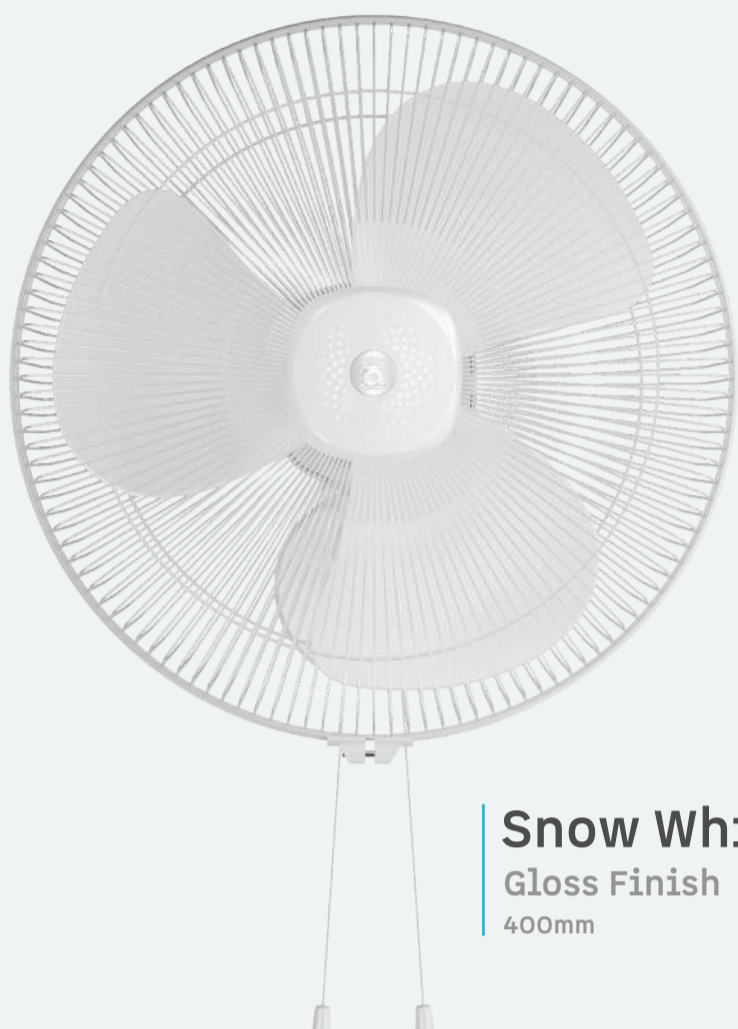

Snow White
Gloss Finish
400mm