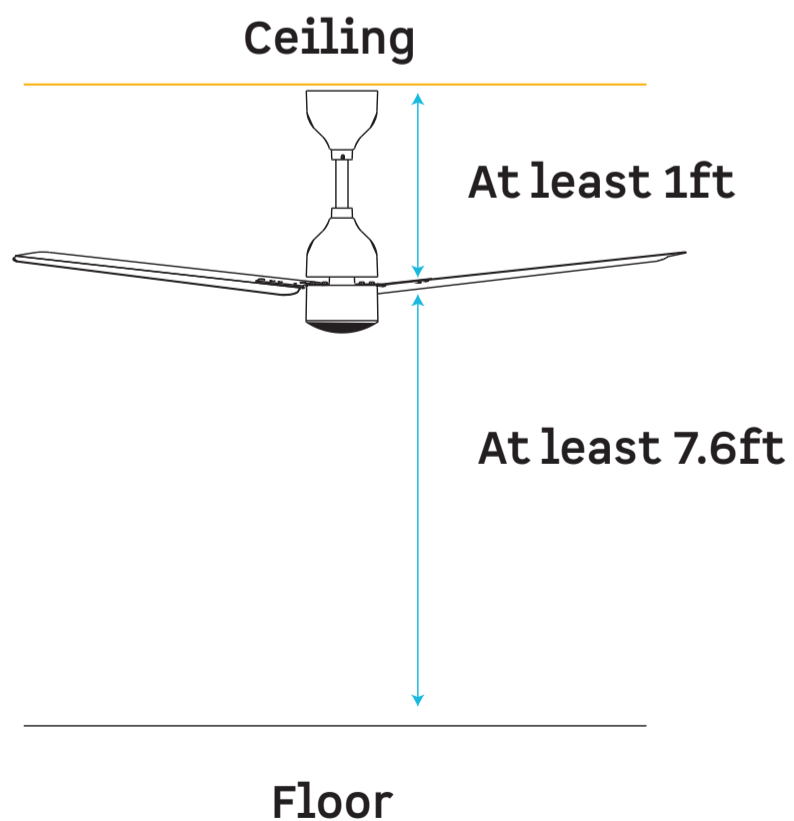

Air delivery, not RPM, impacts airflow

Ideal placement for optimal air delivery

Top canopy
for standard ceiling

Ceiling plate
for false or low ceiling

Why is 'sweep size' important?

Sweep size is the diameter of the fan. A ceiling fan's air delivery is proportional to its sweep size. The larger your room, the larger the sweep size that you need.