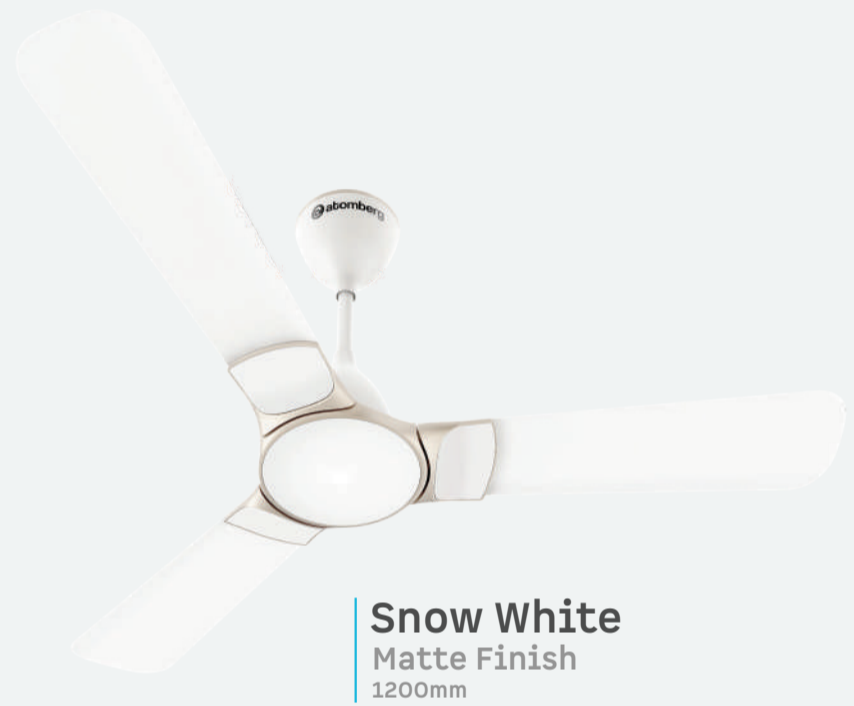

Snow White
Matte Finish
1200mm