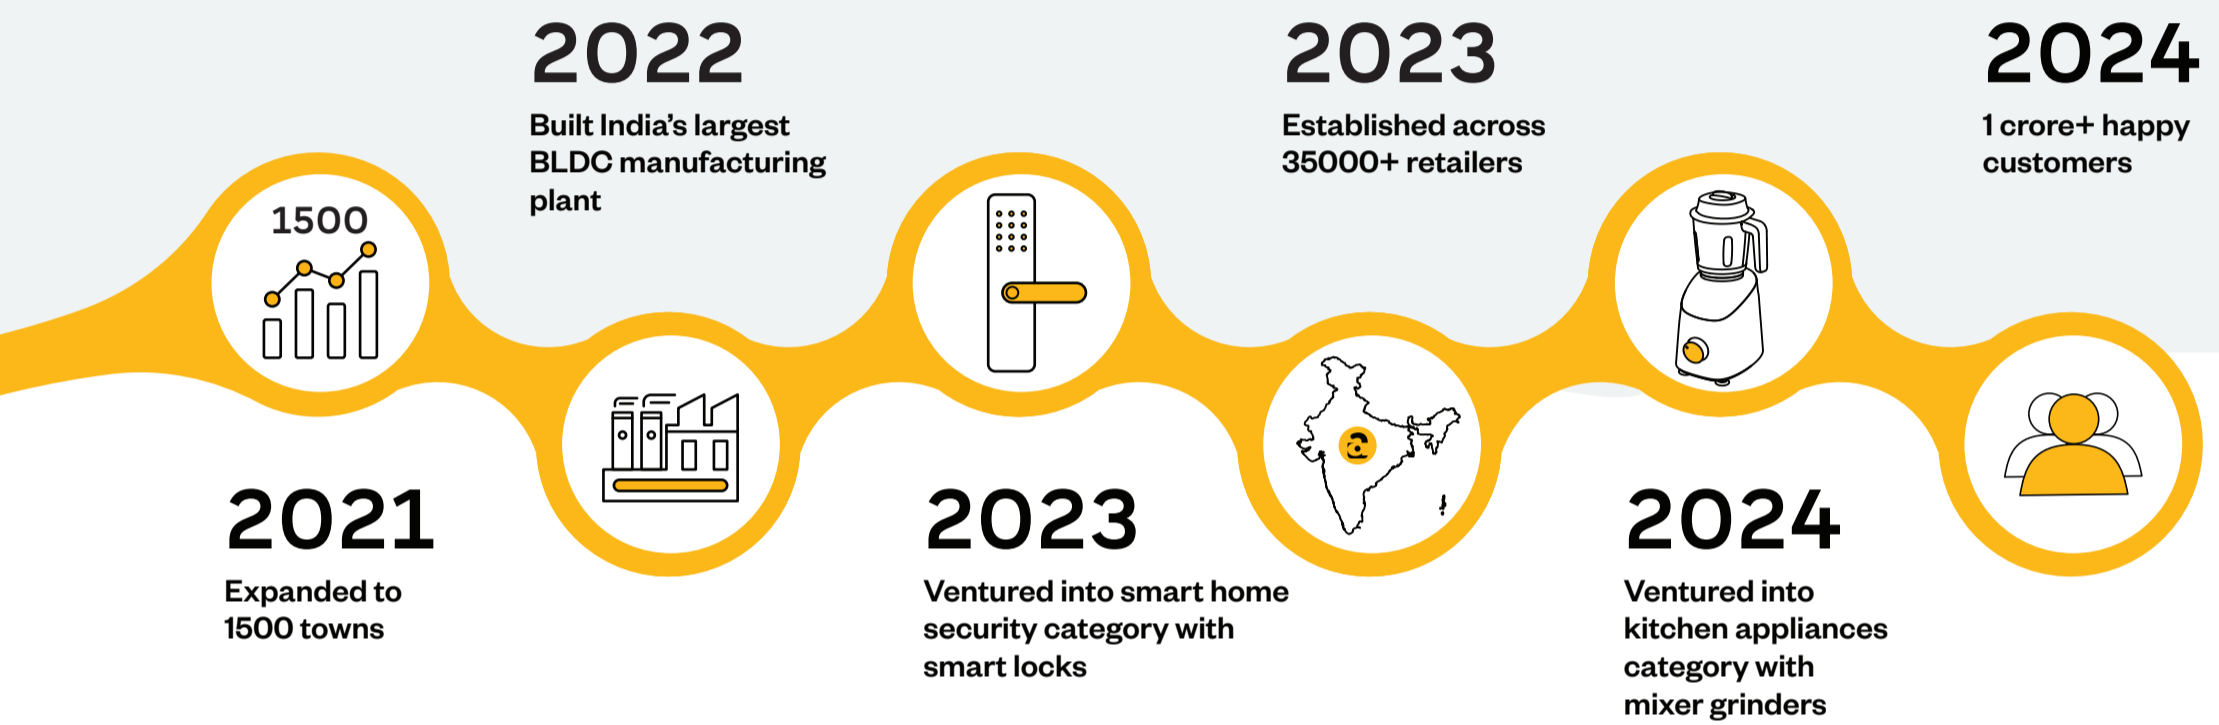

83

Our esteemed
clients

Our journey

Sprawling manufacturing facility

High-tech assembly lines

India's largest BLDC fan plant

A state-of-the-art manufacturing unit

Highly trained work force

Robust quality checks

- Spread over 2,00,000 sq. ft.
- Designed and manufactured in Pune, India

Revolutionary

BLDC technology

The power behind our fans

BLDC (Brushless Direct Current) motors feature a single winding and powerful permanent magnets, with commutation managed by advanced electronics. Our fans utilize a proprietary sensorless algorithm, ensuring efficient performance while consuming only 35W at top speed.