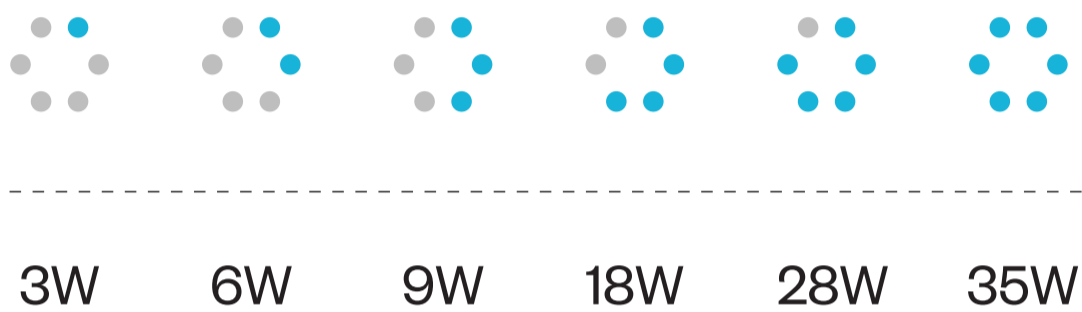

Power consumption at each speed

The power consumption of the Atomberg Renesa series fans vary with the speed at which they are set. At speed 3, they consume less power than an LED bulb.

Speed

These specifications apply to the Atomberg Renesa series 1200mm fan. Performance may vary across models.

Why choose us?

India's No. 1
BLDC fans

High
air delivery

Remote
operated

IoT-enabled
smart fans

Highest rated fans
across E-commerce
platforms

Home service at
16000+ Pin Codes