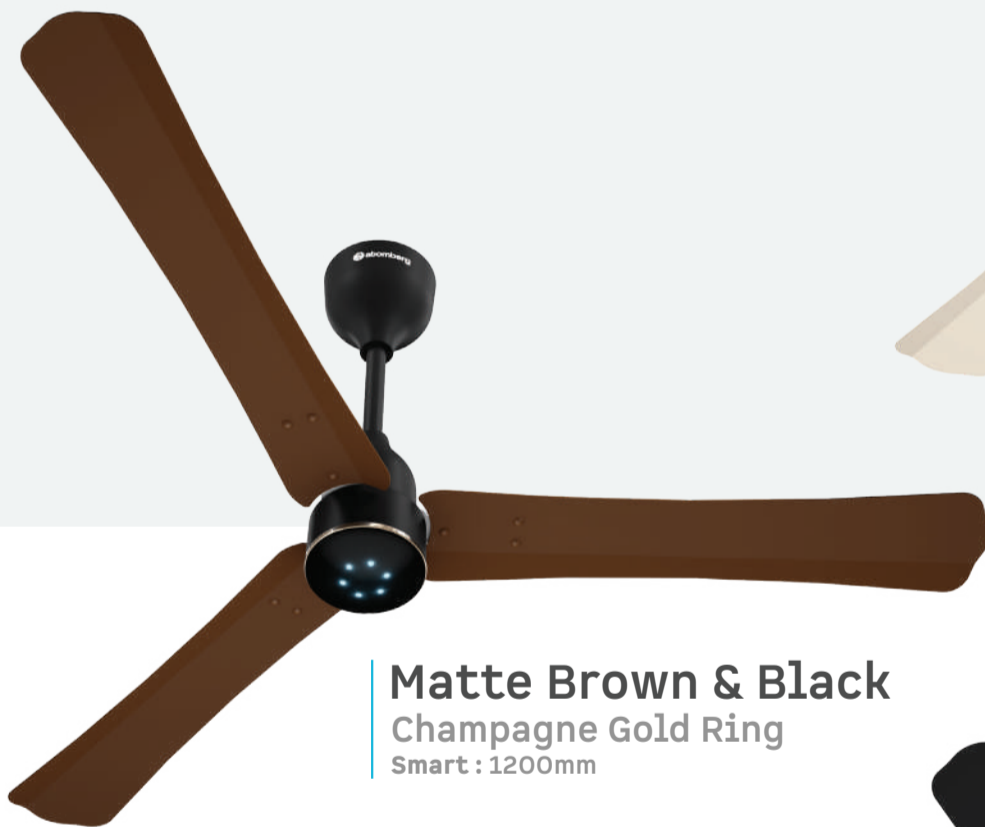

**Remote with boost,
sleep and timer mode**

**Sleek body with
distinctive blades**

**LED speed
indicator**

Sweep (mm)	1200
Power (W)	35
Input Voltage (V)	165-285
RPM	360
Air Delivery CMM (m3/min)	235
Power Factor	0.95

Refer the last page for technical specifications of size extensions.

Gloss White & Black
Silver Chrome Ring
Smart : 600mm, 900mm, 1200mm & 1400mm

Seasant Ivory & Black
Gloss Finish, Rose Gold Ring
Smart : 1200mm

Matte Brown & Black
Champagne Gold Ring
Smart : 1200mm

Midnight Black
Matte Finish, Champagne Gold Ring
Smart : 600mm, 900mm, 1200mm & 1400mm

Renesa Halo

Pebble Grey
Gloss Finish, Silver Chrome Ring
Smart : 1200mm