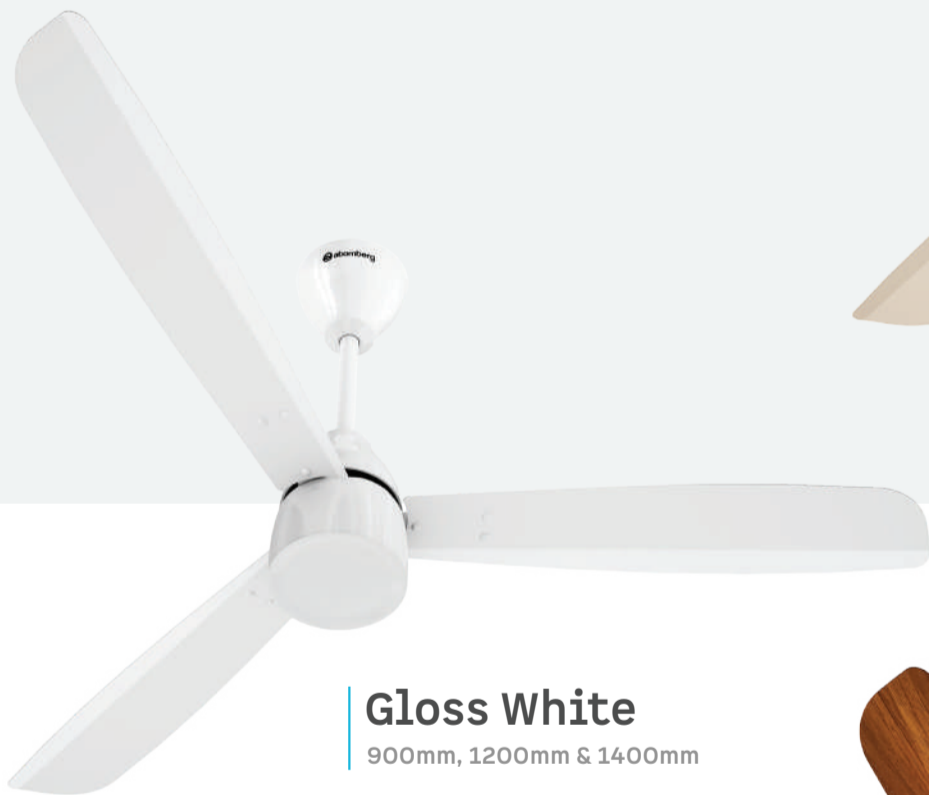

Gloss White

900mm, 1200mm & 1400mm