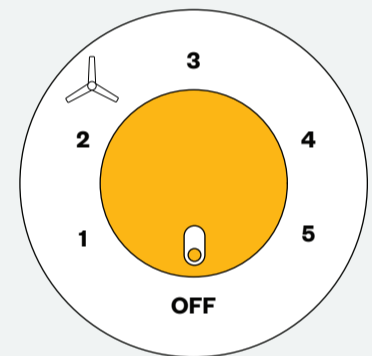

**Compatible with
regulator**

**High air
delivery**

**Low noise
57 dB**

Sweep (mm)	1200
Power (W)	35
Input Voltage (V)	165-285
RPM	360
Air Delivery CMM (m3/min)	230
Power Factor	0.95

Refer the last page for technical specifications of size extensions.