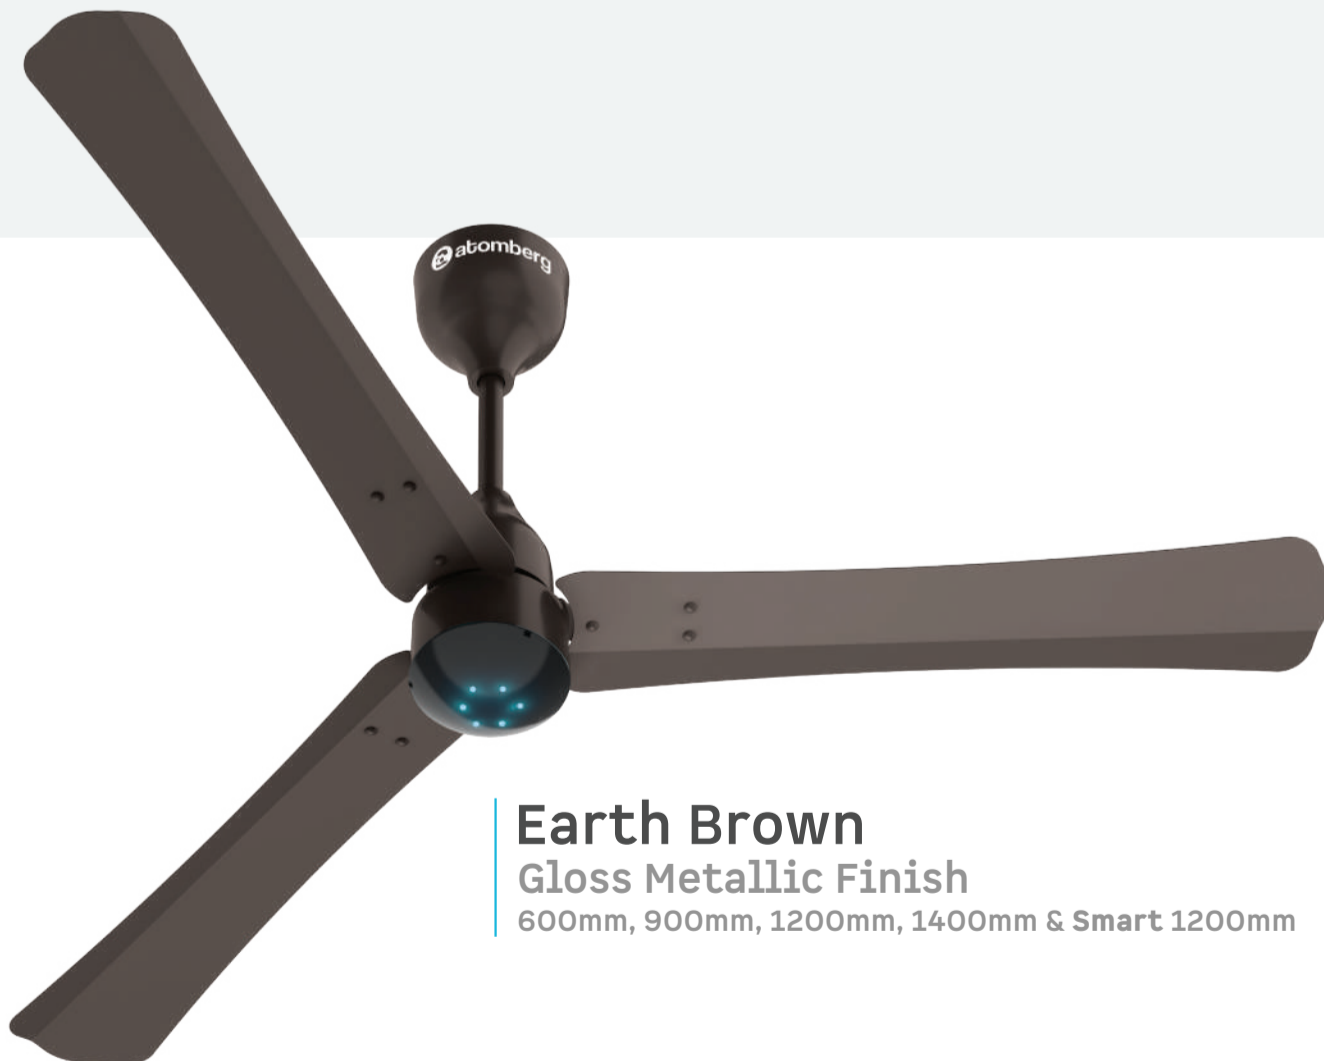

Earth Brown
Gloss Metallic Finish
600mm, 900mm, 1200mm, 1400mm & Smart 1200mm