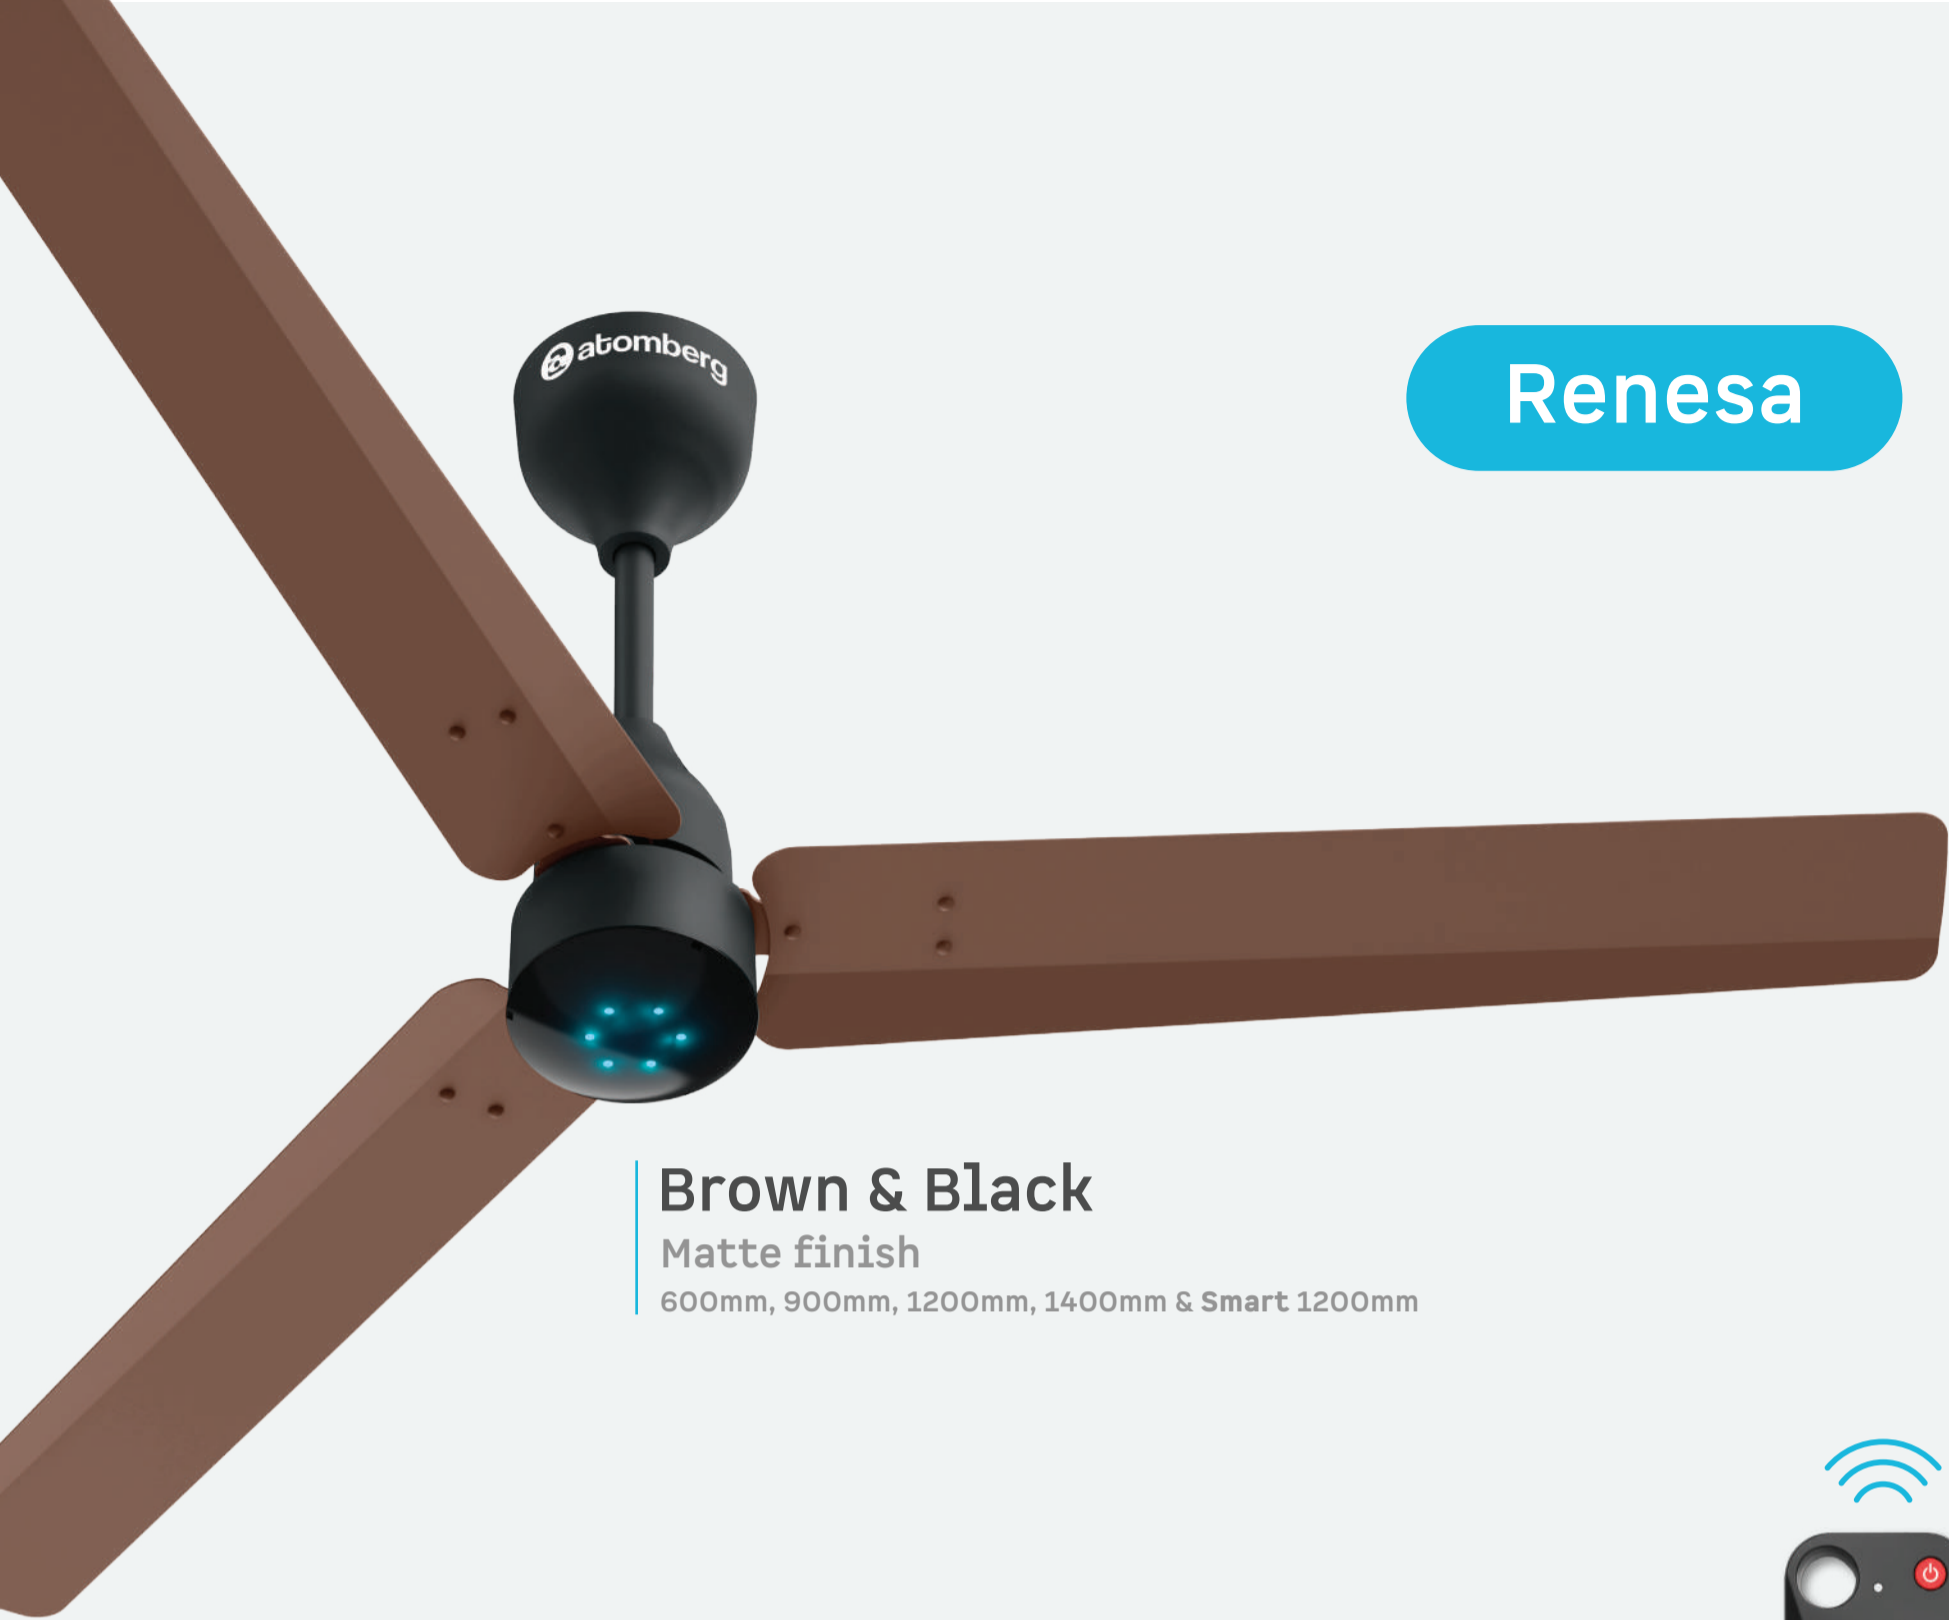

Renesa

Brown & Black

Matte finish

600mm, 900mm, 1200mm, 1400mm & Smart 1200mm