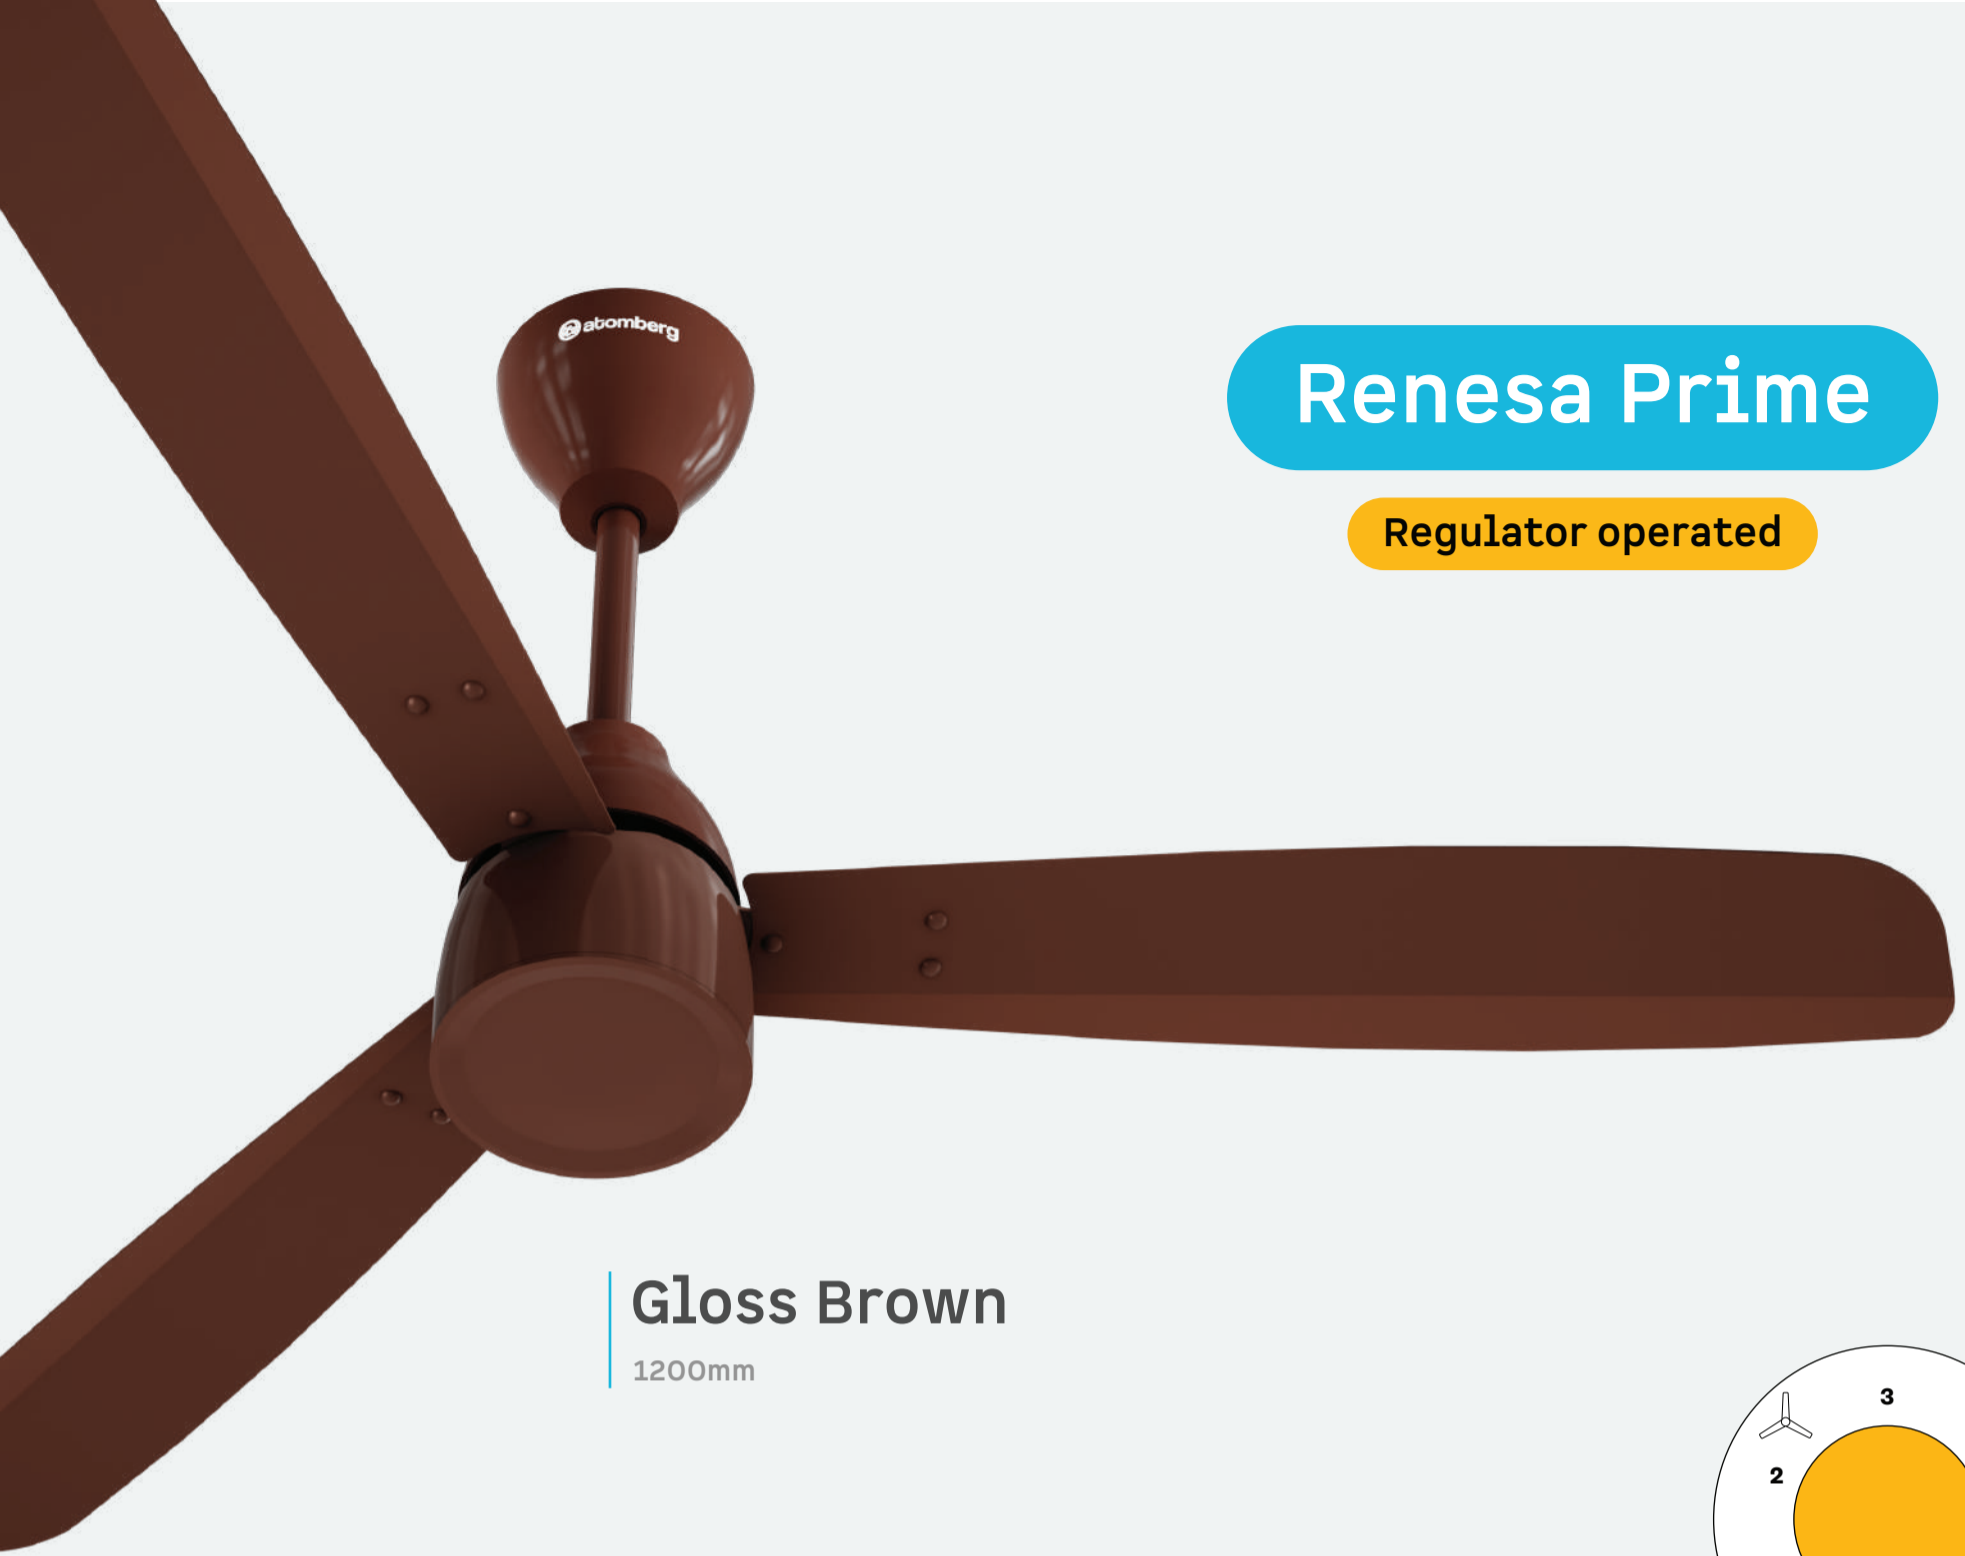

Misty Teal
Matte Finish
1200mm

Pebble Grey
Gloss Finish
900mm, 1200mm & 1400mm

Renesa Prime

Regulator operated

Gloss Brown

1200mm