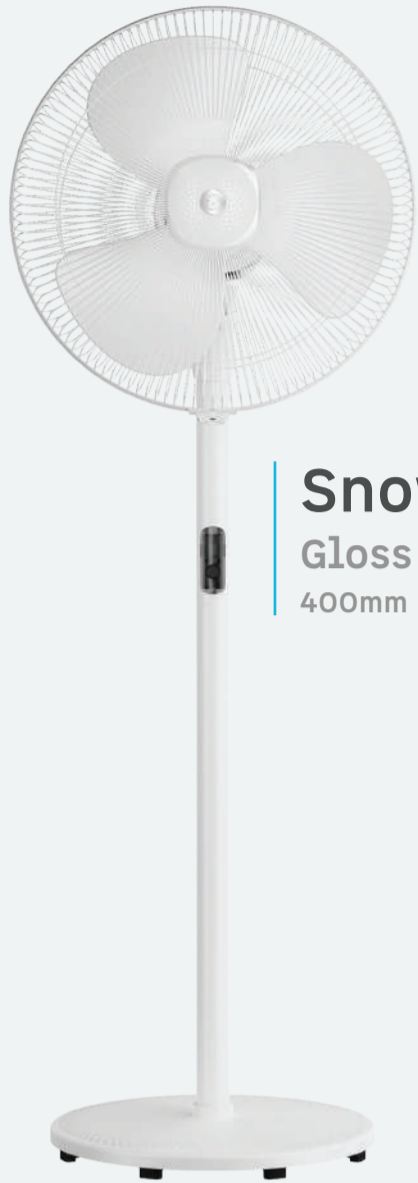

High coverage 30° tilt & 90° swing

6 speed levels

Sweep (mm)	400
Power (W)	35
Input Voltage (V)	165-285
RPM	1500
Air Delivery CMM (m3/min)	76
Power Factor	0.95

Snow White
Gloss Finish
400mm

Midnight Black
Gloss Finish
400mm